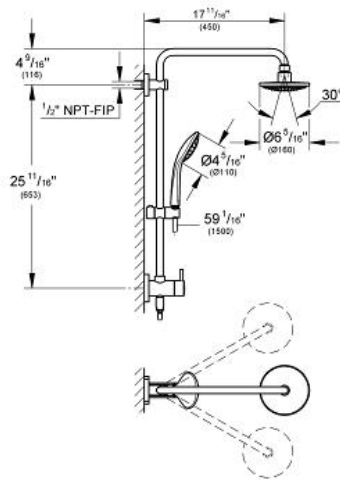

# RETRO-FIT 160 Shower System

MODEL # 27867000

Pure Freude  
an Wasser

GROHE

## Product Description: RETRO-FIT 160 Shower System

### Standard Specification:

- Consisting of:
- Horizontal 45° swivel 17 11/16" shower arm
- Switch between hand shower and showerhead via built-in diverter
- Euphoria Cosmopolitan 160 shower head - 1 spray, 2.5 gpm (28 233)
- With ball joint
- Rotation angle  $\pm 20^\circ$
- Euphoria 110 handshower (27239)
- Adjustable height bar with gliding element
- Metal shower hose 59" (28 417)
- Angle adapter
- Max Flow Rate 2.5 gpm (9.5 L/min)
- **GROHE StarLight** chrome finish
- **GROHE DreamSpray** perfect spray pattern
- **GROHE CoolTouch**
- **SpeedClean**® anti-lime system
- Rotation cone for Twist-free function
- Suitable for instantaneous heaters from 18 kW/h
- Max Flow Rate 2.5 gpm at 80 psi (9.5 L/min)